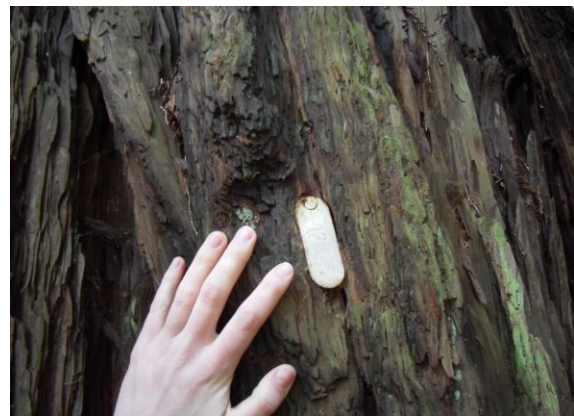

Trees:

What's the donation amount to dedicate a single tree?

$2,500 to $25,000, depending on the diameter of the tree.

Numbered tree tag used to locate individual trees

How large are the trees?

Small trees average 2-3 feet diameter; the largest trees are 10+ feet diameter.

How can I find my tree?

League maps show the location and number of each tree. In most cases, this number corresponds to a small numbered tag that can be located on the tree at eye level.

Can a sign or personalized plaque be posted?

No, this in order to avoid cluttering the forest, but personalized text may be added to your map in addition to the tree name.

Can I scatter ashes near my tree?

Yes, and League staff members can assist with the simple permit process.

Where are trees available?

In 3 State Parks: Humboldt Redwoods, Butano, and Wilder Ranch.