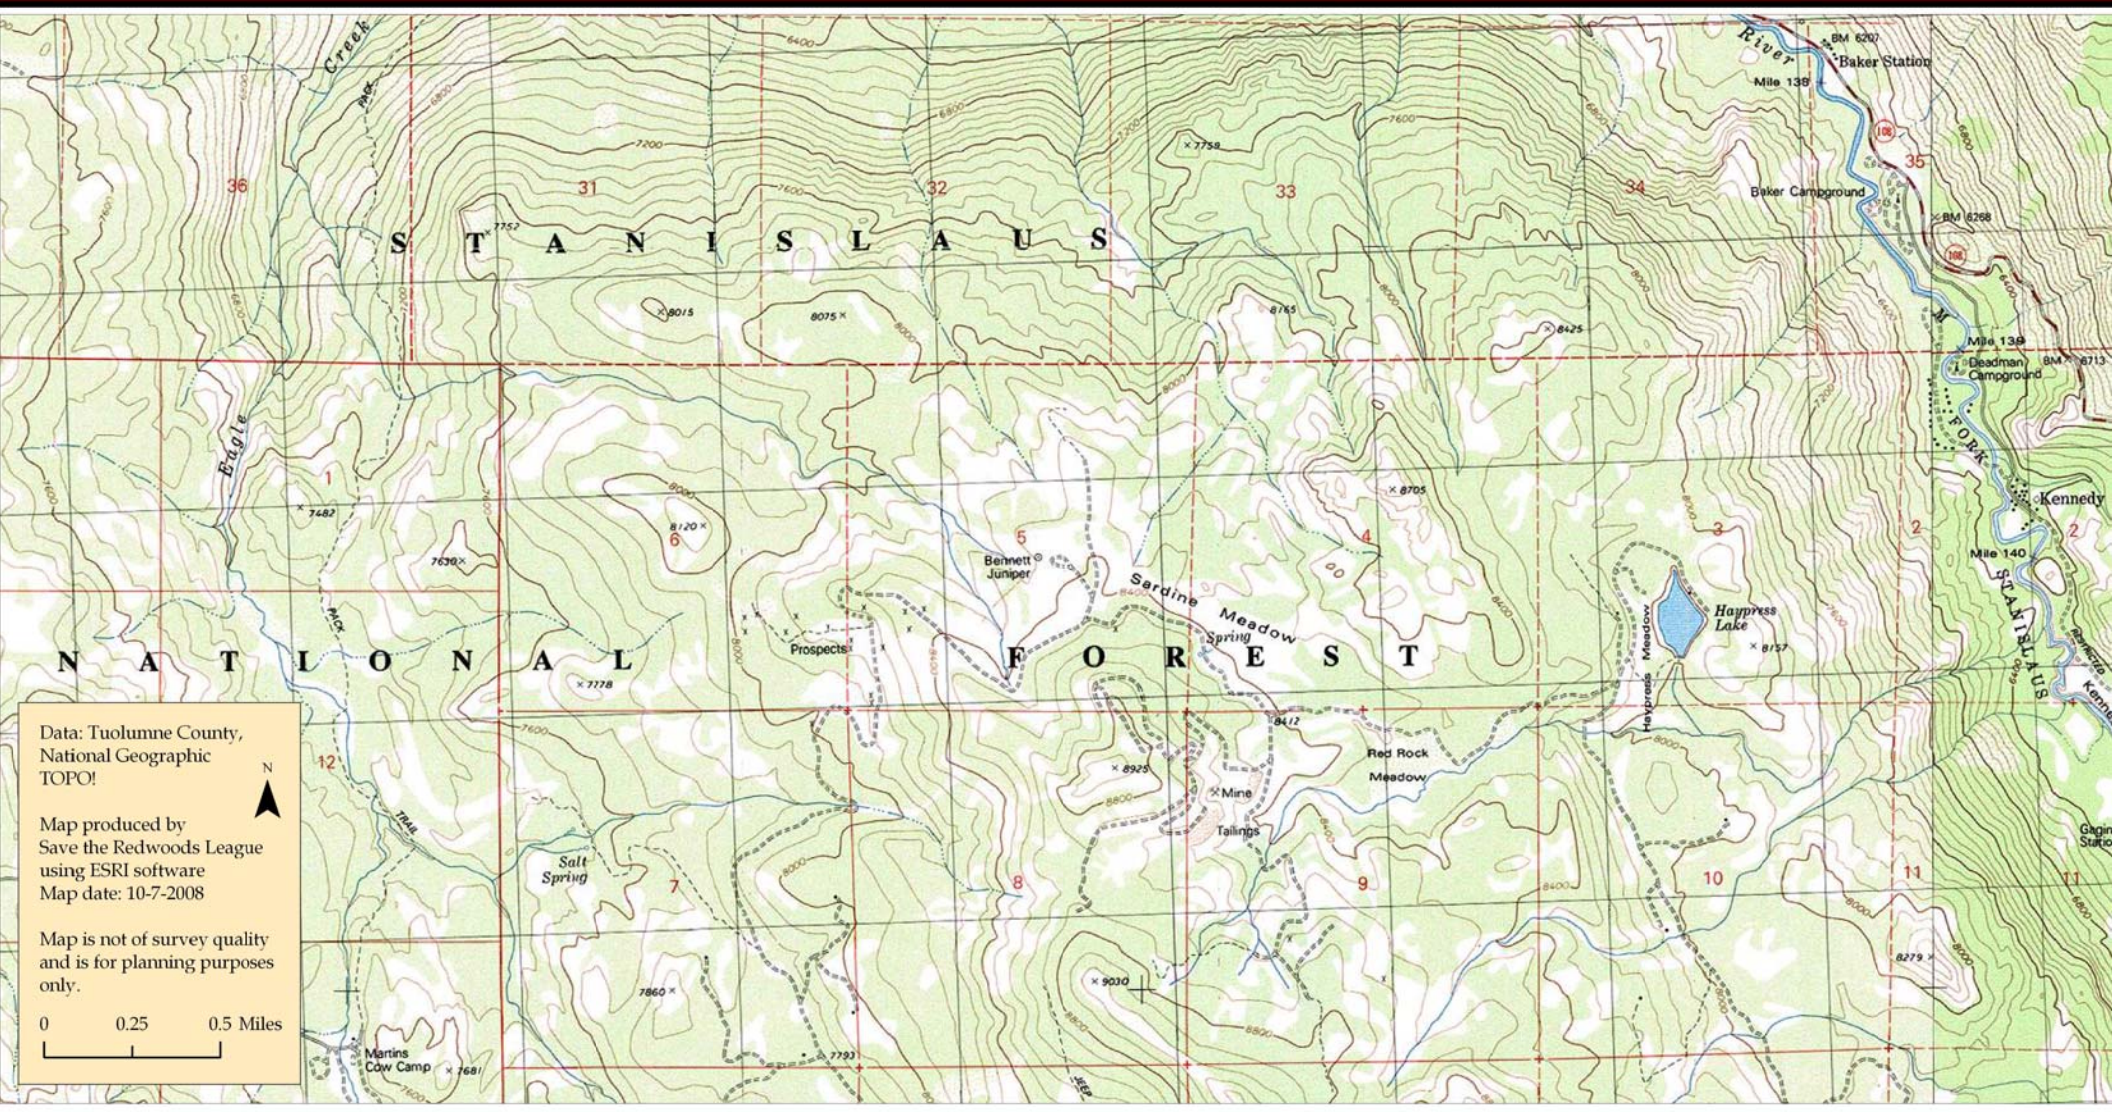

BENNETT JUNIPER

Topo map

Data: Tuolumne County, National Geographic TOPO!

Map produced by Save the Redwoods League using ESRI software
Map date: 10-7-2008

Map is not of survey quality and is for planning purposes only.

0 0.25 0.5 Miles