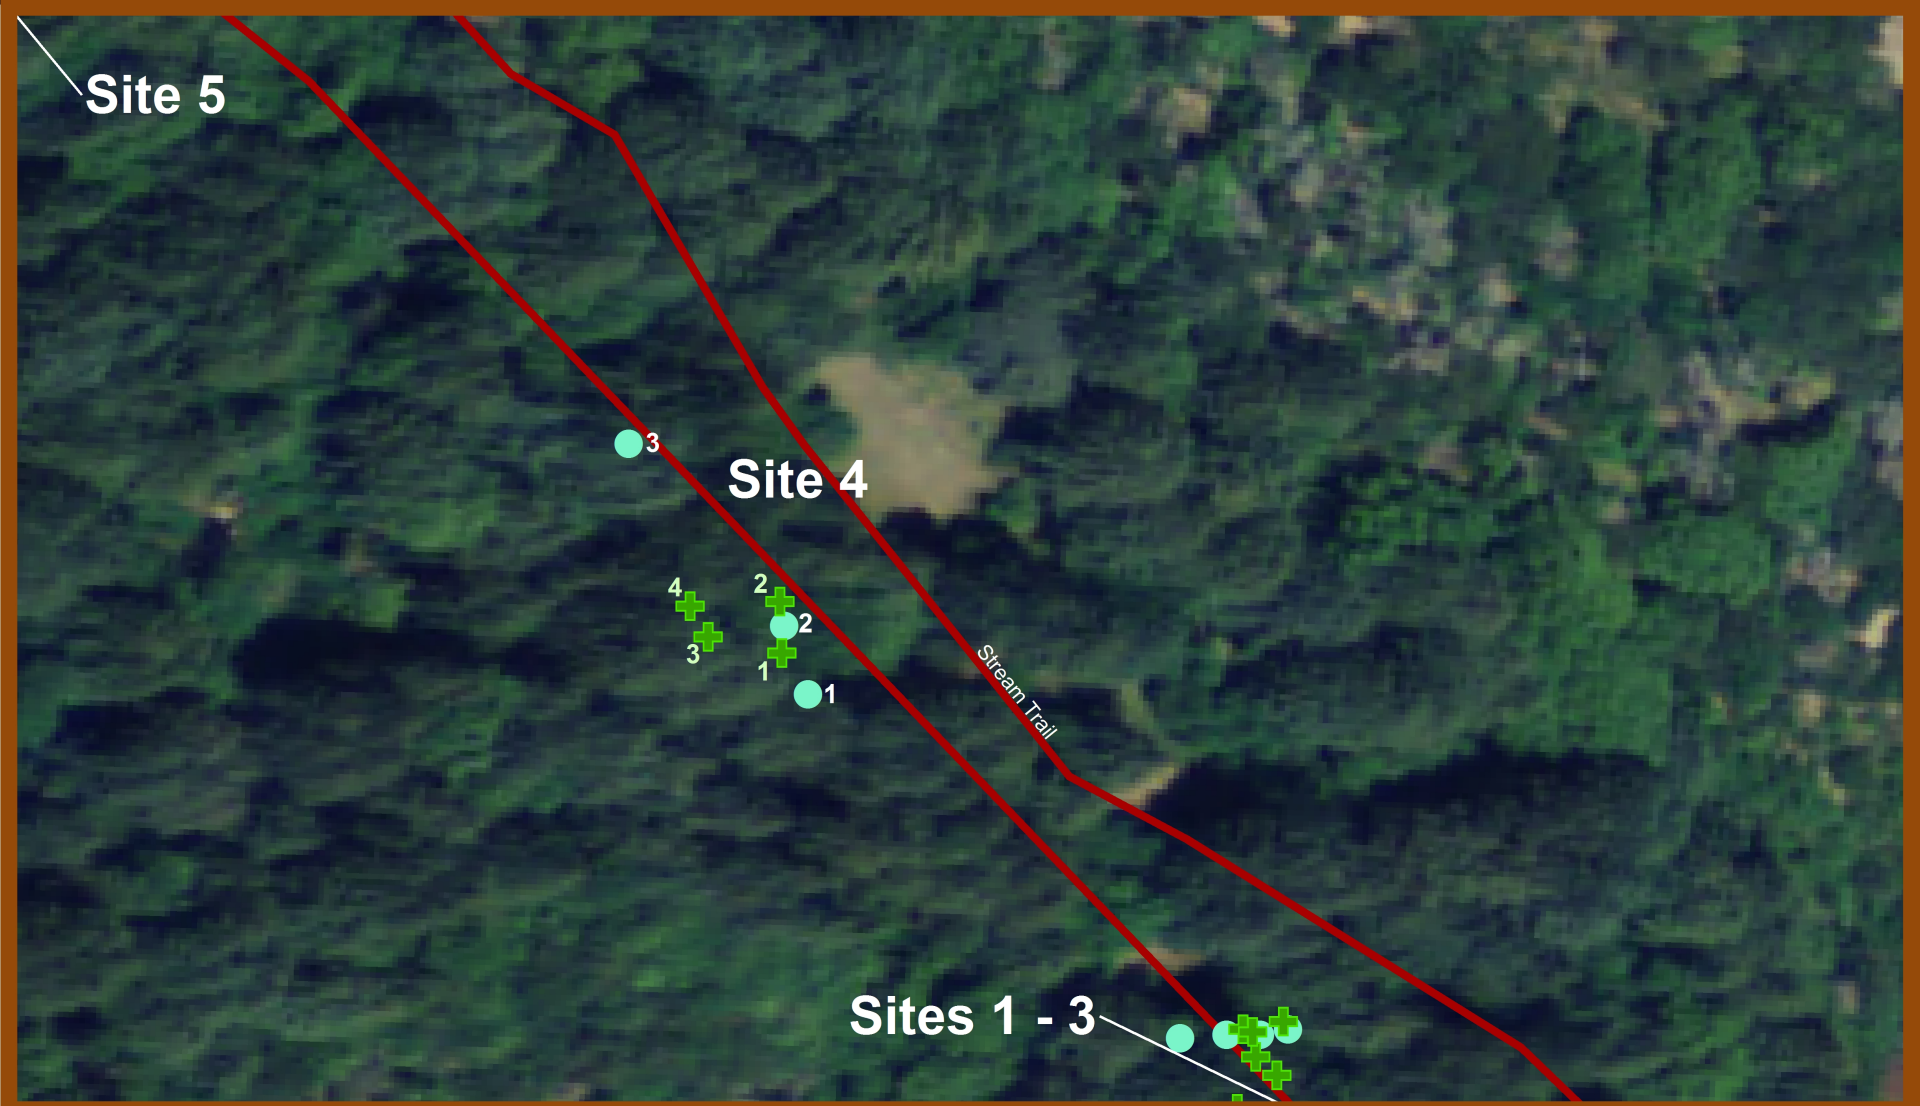

# East Bay Regional Park

Phenology Zone C, Sites 2 & 3

Sites 4 & 5

Site 3

Site 2

Site 1

Stream Trail

+ TROV    ● UMCA    — Trails

# East Bay Regional Park

Phenology Zone C, Site 4

Site 5

Site 4

Sites 1 - 3

Stream Trail

+ TROV      ● UMCA      — Trails

# East Bay Regional Park

Phenology Zone C, Site 5

 TROV     UMCA     Trails